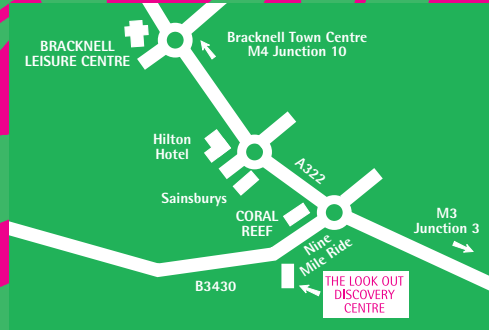

Birthday Party Invitation

THE LOOK OUT
DISCOVERY
CENTRE

How to find us...

The Look Out Discovery Centre

Nine Mile Ride, Bracknell, Berkshire, RG12 7OW

Tel: **01344 354400** Fax: 01344 354422

Email: TheLookOut@bracknell-forest.gov.uk