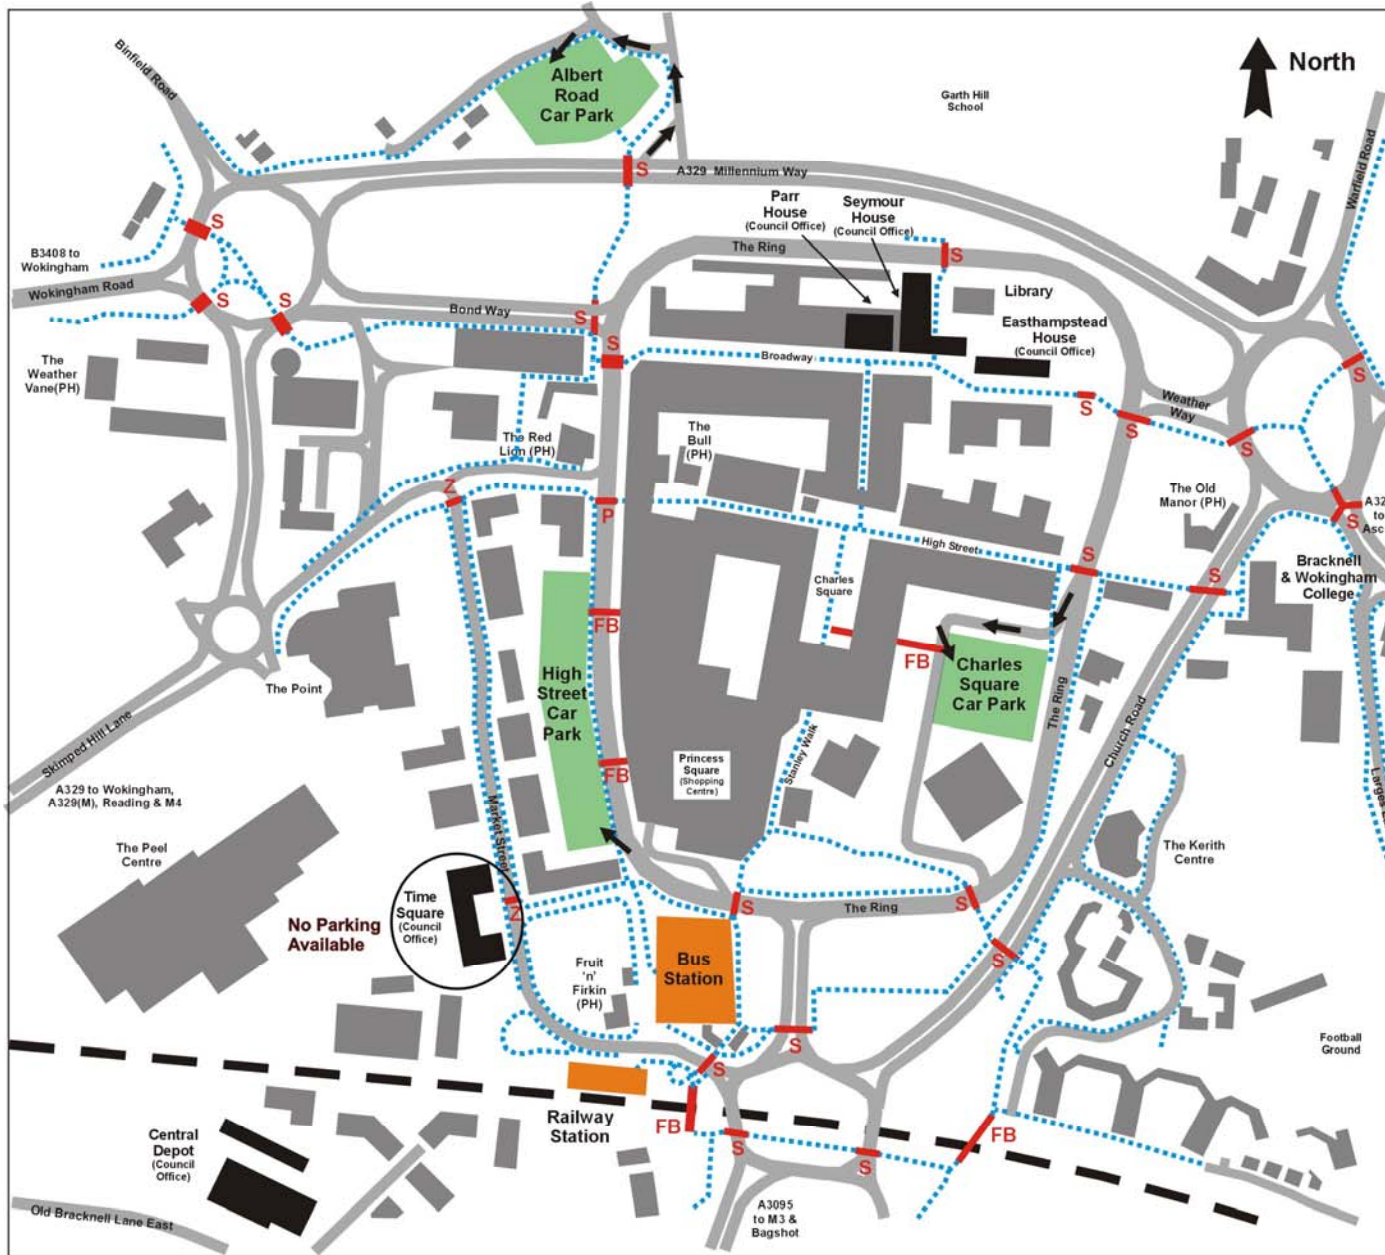

Bracknell Town Centre Map

Key	
	Footpath
	Subway
	Public Car Park (Showing Entrance)
	Zebra Crossing
	Foot Bridge
	Public Transport
	Pedestrian Crossing